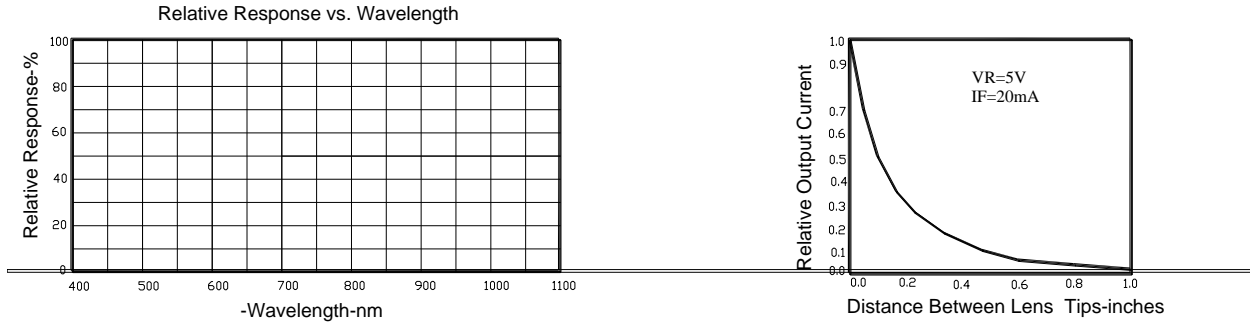

Typical Electrical / Optical Characteristics Curves (25°C Ambient Temperature Unless Otherwise Noted)

L

LIGHT

Part No.	LG-05PD4D94Q-5118AA	Page	9 of 9
-----------------	----------------------------	-------------	---------------