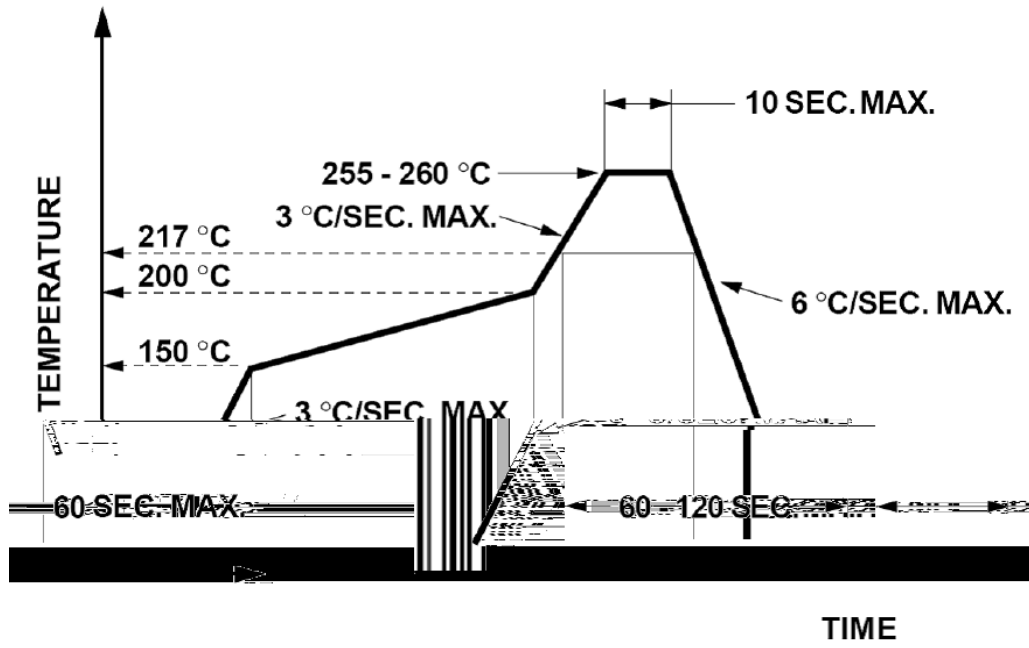

Features

Package Dimension

Notes:

Absolute Maximum Ratings at Ta=25

1. Storage and operating:

2. Peak Forward Current:

3. Caution in ESD:

°C