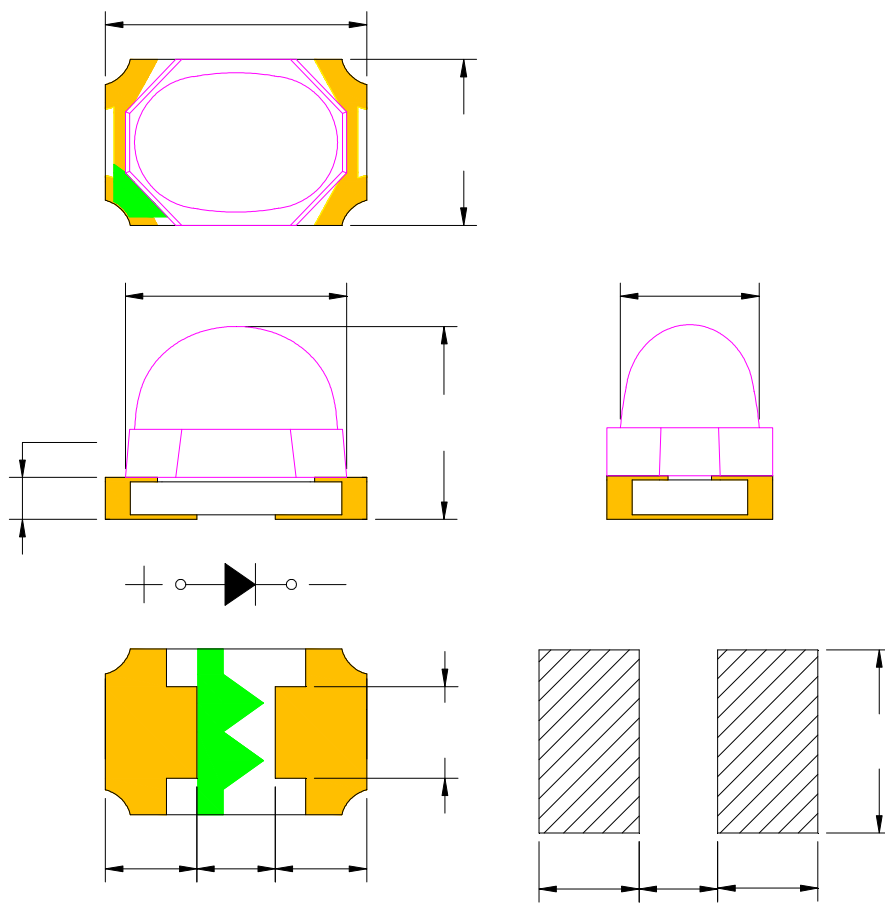

Features

Package Dimension

Notes:

Absolute Maximum Ratings at Ta=25

1. Storage and operating:

2. Peak Forward Current:

3. Caution in ESD:

°C